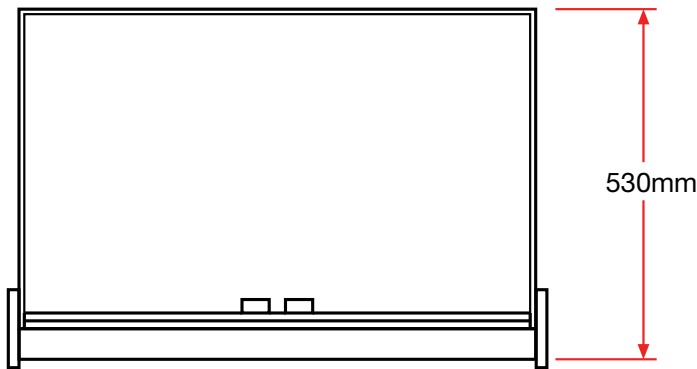

Note: Gas model variation to be made available in 2016

WM700EW

Wall Mount Barbecue

Model	WM700EW
Control Panel	Stainless Steel
Total Amps	10 AMPS
Total Power (Voltage)	240V
Nature of Power Supply	A.C.
Product Dimensions (Lid Open)	(W) 775mm x (D) 530mm x (H) 530mm
Product Dimensions (Folded Away)	(W) 775mm x (D) 150mm x (H) 525mm