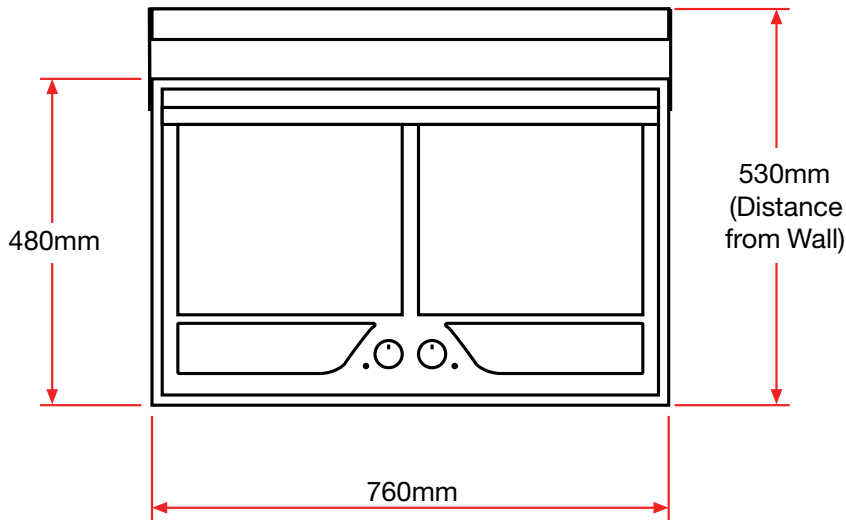

Note: Gas model variation to be made available in 2016

WM700EW

Wall Mount Barbecue

Model	WM700EW
Control Panel	Stainless Steel
Total Amps	10 AMPS
Total Power (Voltage)	240V
Nature of Power Supply	A.C.
Product Dimensions (Lid Open)	(W) 775mm x (D) 530mm x (H) 530mm
Product Dimensions (Folded Away)	(W) 775mm x (D) 150mm x (H) 525mm

WARNING: Technical specifications and product sizes can be varied by the manufacturer, without notice. Cut outs for appliances should only be physical product measurements. The above information is indicative only.