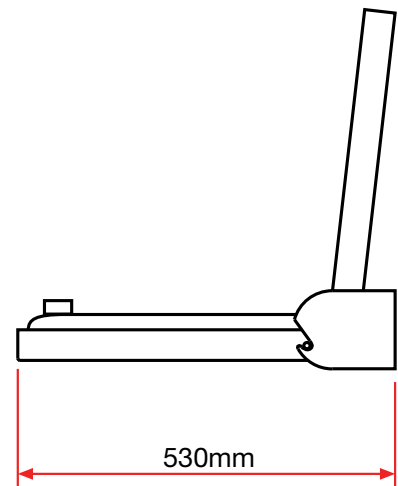

Wall Mount Barbecue

Features and Benefits:

Warranty	2 Years
Compact & Space Saving	Perfect for inner city and apartment living due to space saving shelves which can fold away allowing you to maximise your outdoor space.
Easy to Keep Clean	Easy to clean ceramic glass grill surface.
304 Grade Stainless Steel	High quality 304 grade stainless steel which is extremely resistant to heat, rust and weather.
Simple Installation	Easy to install and configure design.
Drip System for Healthier Cooking	Drip system allows for unhealthy fats and oils to drain through a channel and into an easy to dispose of drainage area.
10 Amp Power Required	Standard power output required to supply sufficient electricity to barbecue.
MADE IN TURKEY	Units are designed specifically for the Australian market and manufactured in Turkey by dedicated boutique specialist manufacturer.

Note: Gas model variation to be made available in 2016

WM700EW

Wall Mount Barbecue

Model	WM700EW
Control Panel	Stainless Steel
Total Amps	10 AMPS
Total Power (Voltage)	240V
Nature of Power Supply	A.C.
Product Dimensions (Lid Open)	(W) 775mm x (D) 530mm x (H) 530mm
Product Dimensions (Folded Away)	(W) 775mm x (D) 150mm x (H) 525mm

WARNING: Technical specifications and product sizes can be varied by the manufacturer, without notice. Cut outs for appliances should only be physical product measurements. The above information is indicative only.